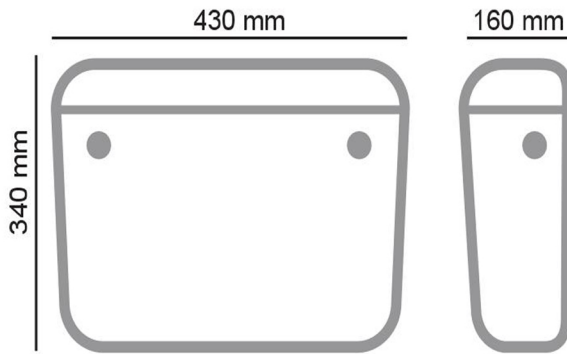

Premium Series

- White
- Ivory
- Pink
- Burgundy
- Skyblue
- Apple Green
- Sorrento Blue

Single Push Button

Mid Level Cistern

TPE-1113/TPE-1113-CP

- 6L/3L
- Ballvalve Side Inlet
- Push Button(White or Chrome)Single Flush Valve

Color : White,STD,SPC

Packing : 5CTN/BDL

W Price : **RM54.00, RM56.00(CHROME)**

STD **RM64.00, RM66.00(CHROME)**

SPC **RM66.00, RM68.00(CHROME)**

Dual Push Button

Mid Level Cistern

TPE-1123/TPE-1123-CP

- 6L/3L
- Ballvalve Side Inlet
- Dual Push Button (White or Chrome/Green)

Color : White,STD,SPC

Packing : 5CTN/BDL

W Price : **RM64.00, RM66.00(CHROME)**

STD **RM74.00, RM76.00(CHROME)**

SPC **RM76.00, RM78.00(CHROME)**

Lift Up

Mid Level Cistern

TPE-1133/TPE-1133-CP

- 6L(Single Flush)
- Ballvalve Side Inlet
- Lift Up Valve with Front Lever Handle(White or Chrome)

Color : White,STD,SPC

Packing : 5CTN/BDL

W Price : **RM54.00, RM56.00(CHROME)**