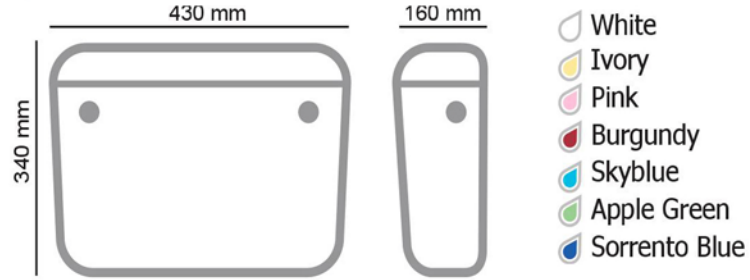

Eco Series

Lift Up

Low Level Cistern TPE-1031

- 6L (Single Flush)
 - Ballvalve Side Inlet
 - Lift up valve with front lever handle
- Color : White
Packing : 5CTN/BDL
Price : **RM39.00**

Lift Up

High Level Cistern TEP-1032

- 6L (Single Flush)
 - Ballvalve Side Inlet
 - Lift up valve with front pull lever handle
- Color : White
Packing : 5CTN/BDL
Price : **RM35.00**

Premium Series

Single Push Button

Low Level Cistern

TPE-1111/TPE-1111-CP

- 6L/3L
- Ballvalve Side Inlet
- Push Button(White or Chrome)Single Flush Valve

Color : White,STD,SPC

Packing : 5CTN/BDL

W Price : **RM50.00, RM52.00(CHROME)**
STD **RM60.00, RM62.00(CHROME)**
SPC **RM62.00, RM64.00(CHROME)**