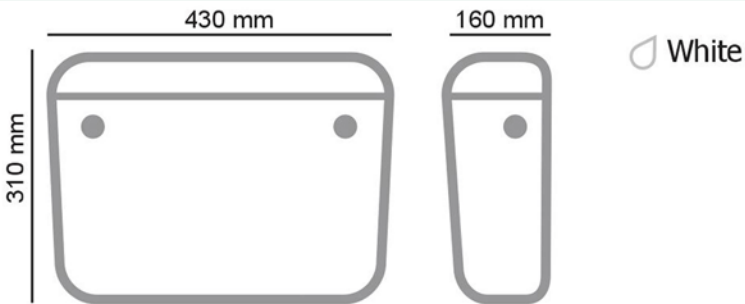

Eco Series

Lift Up

Low Level Cistern TPE-1031

- 6L (Single Flush)
 - Ballvalve Side Inlet
 - Lift up valve with front lever handle
- Color : White
Packing : 5CTN/BDL
Price : **RM39.00**

Lift Up

High Level Cistern TEP-1032

- 6L/3L
- Ballvalve Side Inlet
- Push Button(White or Chrome)Single Flush Valve

Color : White,STD,SPC

Packing : 5CTN/BDL

W Price : **RM50.00, RM52.00(CHROME)**
STD **RM60.00, RM62.00(CHROME)**
SPC **RM62.00, RM64.00(CHROME)**