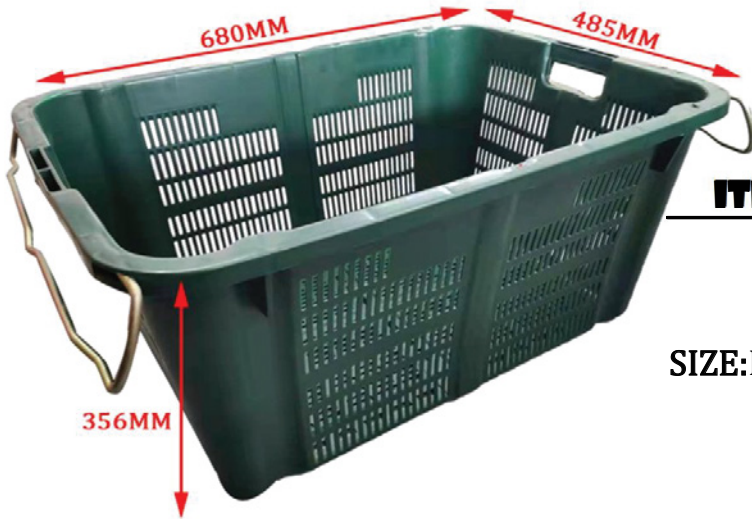

VEGETABLE BASKET WITH HANDLE - BLUE / GREEN

ITEM CODE

1120-H

PACKING

5 UNIT/CTN

RM

78.00

SIZE:L680 X W485 X H356(mm)

VEGETABLE BASKET WITHOUT HANDLE - BLUE / GREEN

ITEM CODE

P1120

PACKING

5 UNIT/CTN

RM

52.00

SIZE:L680 X W485 X H356(mm)