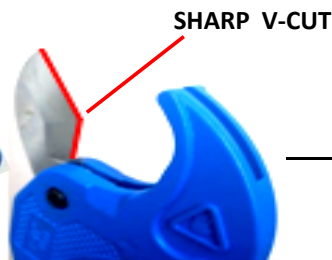

## SS304 GP S/Steel Band

ITEM CODE	LENGTH	SIZE	PACKING	RM
<b>SSGP12</b>	9m	12mm	100Roll/Ctn 10Roll/Box	<b>20.00</b>
<b>SSGP17</b>	9m	17mm	100Roll/Ctn 10Roll/Box	<b>32.00</b>

## Steel Band (SH)

ITEM CODE	LENGTH	SIZE	PACKING	RM
<b>SB12</b>	9m	12mm	20Roll/Ctn	<b>7.50</b>
<b>SB17</b>	9m	17mm	20Roll/Ctn	<b>10.00</b>