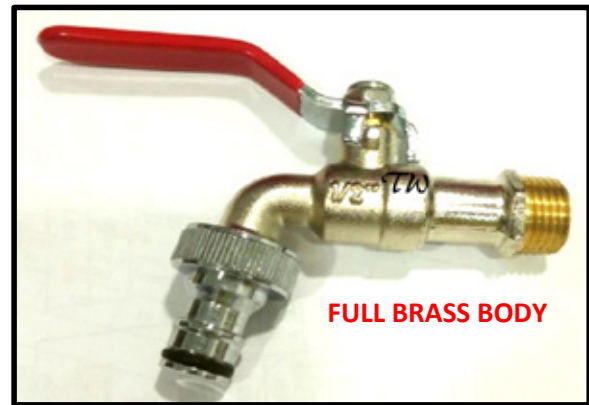

TW ITALY Handle Ball TAP

SS 304 LEVER HANDLE WASHING MACHINE TAP

CODE	TWSS05		
SIZE	PACKING (BOX)	PACKING (CTN)	PRICE (RM)
1/2"	12	120	20.00

T-HANDLE WASHING MACHINE TAP

CODE	TWWT 1/2		
SIZE	PACKING (BOX)	PACKING (CTN)	PRICE (RM)
1/2"	12	120	18.50

RED HANDLE WASHING MACHINE TAP

CODE	TWGH 1/2		
SIZE	PACKING (BOX)	PACKING (CTN)	PRICE (RM)
1/2"	12	120	18.50

1/2" M+F BRASS MINI BALL VALVE

CODE	SIZE	MATERIAL TYPE	PACKING (BOX)	PACKING (CTN)	PRICE (RM)
TWBV 1/2 MF	1/2"	BRASS*	20	200	11.00

VMONO 1/2" 2 WAY BRASS MINI VALVE

CODE	SIZE	MATERIAL TYPE	PACKING (BOX)	PACKING (CTN)	PRICE (RM)
BMBV-2W	1/2"	BRASS*	20	10	18.00

VMONO 1/2" M+M BRASS MINI BALL VALVE

CODE	SIZE	MATERIAL TYPE	PACKING (BOX)	PACKING (CTN)	PRICE (RM)
BMBV 1/2 MM	1/2"	BRASS*	20	200	12.50