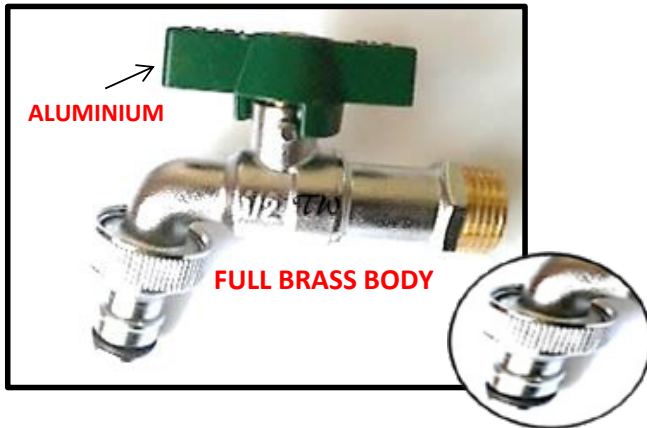

TW ITALY Handle Ball TAP

SS 304 LEVER HANDLE WASHING MACHINE TAP

CODE	TWSS05		
SIZE	PACKING (BOX)	PACKING (CTN)	PRICE (RM)
1/2"	12	120	20.00

T-HANDLE WASHING MACHINE TAP

CODE	TWWT 1/2		
SIZE	PACKING (BOX)	PACKING (CTN)	PRICE (RM)
1/2"	12	120	18.50

RED HANDLE WASHING MACHINE TAP

CODE	TWGH 1/2		
SIZE	PACKING (BOX)	PACKING (CTN)	PRICE (RM)
1/2"	12	120	18.50

1/2" M+F BRASS MINI BALL VALVE

CODE	SIZE	MATERIAL TYPE	PACKING (BOX)	PACKING (CTN)	PRICE (RM)
TWBV 1/2 MF	1/2"	BRASS*	20	200	11.00

VMONO 1/2" 2 WAY BRASS MINI VALVE

CODE	SIZE	MATERIAL TYPE	PACKING (BOX)	PACKING (CTN)	PRICE (RM)
BMBV-2W	1/2"	BRASS*	20	10	18.00

VMONO 1/2" M+M BRASS MINI BALL VALVE

CODE	SIZE	MATERIAL TYPE	PACKING (BOX)	PACKING (CTN)	PRICE (RM)
BMBV 1/2 MM	1/2"	BRASS*	20	200	12.50