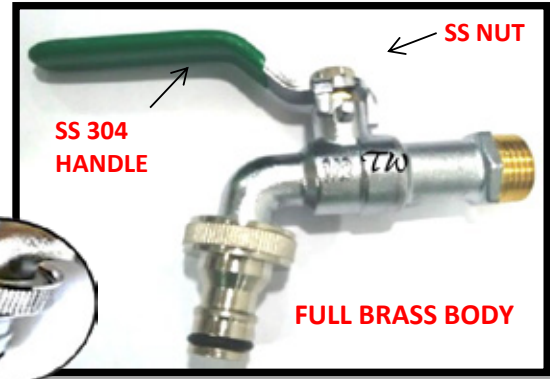

TW ITALY Handle Ball TAP

SS 304 LEVER HANDLE WASHING MACHINE TAP

CODE	TWSS05		
SIZE	PACKING (BOX)	PACKING (CTN)	PRICE (RM)
1/2"	12	120	20.00

T-HANDLE WASHING MACHINE TAP

CODE	TWWT 1/2		
SIZE	PACKING (BOX)	PACKING (CTN)	PRICE (RM)
1/2"	12	120	18.50

RED HANDLE WASHING MACHINE TAP

CODE	TWGH 1/2		
SIZE	PACKING (BOX)	PACKING (CTN)	PRICE (RM)
1/2"	12	120	18.50

1/2" M+F BRASS MINI BALL VALVE

CODE	SIZE	MATERIAL TYPE	PACKING (BOX)	PACKING (CTN)	PRICE (RM)
TWBV 1/2 MF	1/2"	BRASS*	20	200	11.00

VMONO 1/2" 2 WAY BRASS MINI VALVE

CODE	SIZE	MATERIAL TYPE	PACKING (BOX)	PACKING (CTN)	PRICE (RM)
BMBV-2W	1/2"	BRASS*	20	10	18.00

VMONO 1/2" M+M BRASS MINI BALL VALVE

CODE	SIZE	MATERIAL TYPE	PACKING (BOX)	PACKING (CTN)	PRICE (RM)
BMBV 1/2 MM	1/2"	BRASS*	20	200	12.50