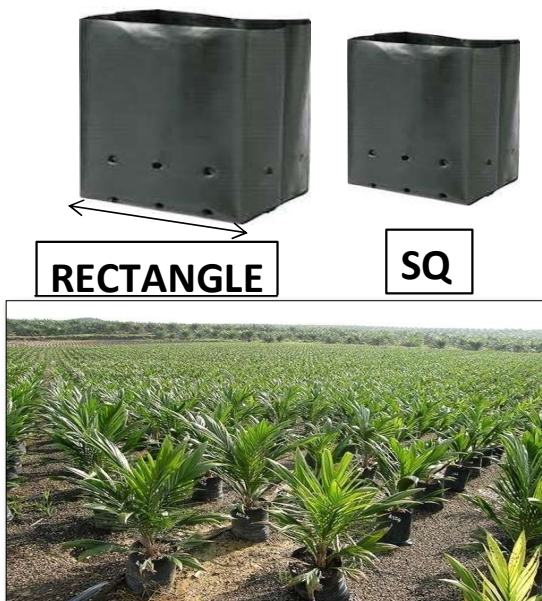

PE BLACK PLANTATION BAG

LDPE BLUE BANANA BAG

BLUE BANANA BAG
SIZE:32" X 48"
16 HOLE
HOLE TO HOLE 2"

STEAWBERRY PE BAG
SIZE:8.5" x 44" x 0.14mm

PE BALCK FOR PLANT THE GRASS

SIZE:14" X 26"
32 HOLE
SIZE:1M X 2M
64 HOLE

PE WHITE & BLACK

PE WHITE & WHITE

Code	Size / Thickness	PCS / PACKING	PRICE
BBG 32-48	BANANA BAG BLUE 32" X 48" X 0.04mm	14 x 25KG/BAG	270.00
BGB 14-26	GRASS BAG BLACK 14" X 26" X 0.10mm	44 X 25KG/BAG	250.00
BGB 1M-2M	GRASS BAG BLACK 1M X 2M 0.06mm	9 X 25KG/BAG	350.00
WBB 8-44	STRAWBERRY WHITE & BLACK 8.5" X 44" X 0.14mm	15 X 25KG/BAG	340.00
WBB 14-14	WHITE & BLACK 14" X 14" X 0.15mm	28 X 25KG/BAG	340.00
WBB 15-15	WHITE & BLACK 15" X 15" X 0.15mm	23 X 25KG/BAG	340.00
WBB 16-16	WHITE & BLACK 16" X 16" X 0.15mm	21 X 25KG/BAG	340.00
WWB 14-14	WHITE & WHITE 14" X 14" X 0.15mm	28 X 25KG/BAG	330.00
WWB 15-15	WHITE & WHITE 15" X 15" X 0.15mm	23 X 25KG/BAG	330.00
WWB 16-16	WHITE & WHITE 16" X 16" X 0.15mm	21 X 25KG/BAG	330.00