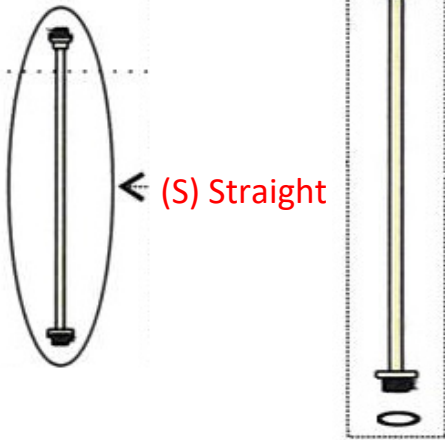

TW Knapsack Sprayer Parts Diagram IO

8470-13

4-Hole Nozzle
24pcs/pkt
RM5.50

(4-hole nozzle cover)
(O-Ring)
(Nozzle Body)

81236F
2 Way nozzle
12pcs/PKT
RM8.00

8441D-114 - Spray gun (Brass Female Thread)
RM17.00 12pcs/pkt

8446BR (BEND)
Brass Spray Lance
(BEND) 10 PCS/PKT

18" - **RM18.00**
24" - **RM21.00**
30" - **RM25.00**
36" - **RM28.00**

8446AP (BEND)
Aluminium Spray Lance (BEND)

10PCS/PKT
18" - **RM9.50**
24" - **RM11.50**
30" - **RM13.00**
36" - **RM15.00**
42" - **RM16.00**
48" - **RM18.00**

8446SS -
Stainless Steel Spray Lance (S)

10PCS/PKT
18" - **RM15.00**
24" - **RM17.50**
30" - **RM20.00**
36" - **RM22.50**
42" - **RM25.00**
48" - **RM28.00**
60" - **RM34.00**

8455BS-118 -
Spray gun with hose
12pcs/1pkt
RM25.00

8411-18 -
Shoulder Strap
12Pair/ 1Pkt
RM12.00/PAIR

8405 - Stand Guard
12pcs/pkt
RM8.00

HKT-E-L (L) - Aluminium Elbow Lance (Long)
Packing : 12Pcs/Pack
Material : Engineering
RM7.50