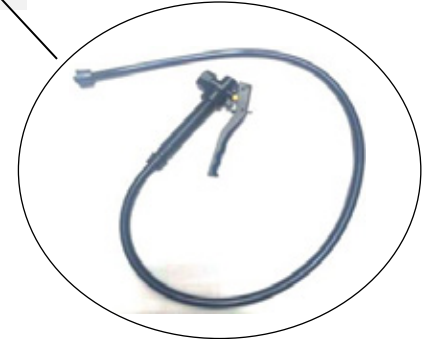

# TW Knapsack Sprayer Parts Diagram IO

**8470-13**

4-Hole Nozzle  
24pcs/pkt  
**RM5.50**

(4-hole nozzle cover)  
(O-Ring)  
(Nozzle Body)

**81236F**  
2 Way nozzle  
12pcs/PKT  
**RM8.00**

**8441D-114** - Spray gun (Brass Female Thread)  
**RM17.00** 12pcs/pkt

**8446BR (BEND)**  
Brass Spray Lance  
(BEND) 10 PCS/PKT

18" - **RM18.00**  
24" - **RM21.00**  
30" - **RM25.00**  
36" - **RM28.00**

**8446AP (BEND)**  
Aluminium Spray Lance (BEND)

10PCS/PKT  
18" - **RM9.50**  
24" - **RM11.50**  
30" - **RM13.00**  
36" - **RM15.00**  
42" - **RM16.00**  
48" - **RM18.00**

**8446SS -**  
Stainless Steel Spray Lance (S)

10PCS/PKT  
18" - **RM15.00**  
24" - **RM17.50**  
30" - **RM20.00**  
36" - **RM22.50**  
42" - **RM25.00**  
48" - **RM28.00**  
60" - **RM34.00**

**8455BS-118 -**  
Spray gun with hose  
12pcs/1pkt  
**RM25.00**

**8411-18 -**  
Shoulder Strap  
12Pair/ 1Pkt  
**RM12.00/PAIR**

**8405 -** Stand Guard  
12pcs/pkt  
**RM8.00**

**HKT-E-L (L) -** Aluminium Elbow Lance (Long)  
Packing : 12Pcs/Pack  
Material : Engineering  
**RM7.50**