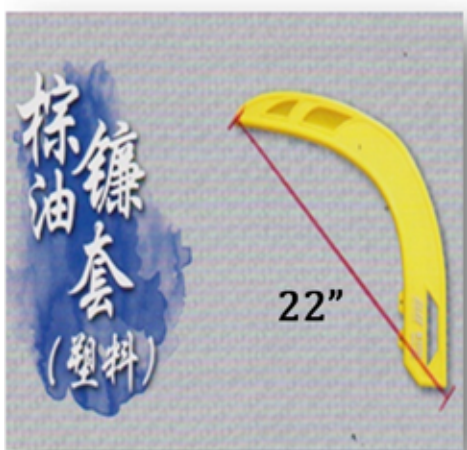

M2222
Since 1970

TWA1 Pro Oil Palm Sickle

Pro Oil Palm Sickle White

Accessories

Safety Sickle Cover
CODE: **TWC 96**
PACKING: 120pcs/CTN
PRICE: **RM14.00**

Can insert sharpening stone

CODE: **TWCH96**
PRICE: **RM26.00**
Rubber Holder,
32mm-25mm Top
Safety Aluminium O
Clamp & Allen Key

TW962
RM110.00
- 32mm x 3m Pole
- 38mm x 3m Pole

Oil Palm Sickle Cover(Plastic)
CODE: **F0501**
PACKING: 60pcs/CTN
PRICE: **RM18.50**