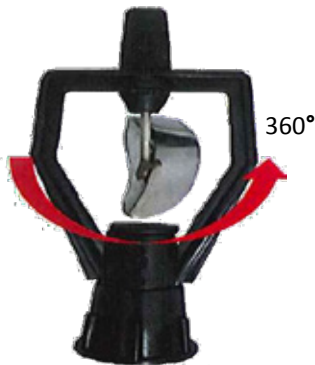

THAILAND SPRINKLER 泰国喷洒器

Female Thread 1/2" OR 3/4"

Ø-8m

Nozzle Flow Rate : 350 litre/hour

Ø-3m

Nozzle Flow Rate : 180 litre/hour

Code : **SPR-NICS**

Packing : 200/BAG

U/P : **RM2.90**

变形两用TRANSFORM
SPRINKLER

2 IN 1 SPRINKLER GREEN

360°

FEMALE THREAD 1/2 OR 3/4

Code : **SPR-360**

Nozzle Flow Rate : 420 litre/hour

Working Pressure : 1.5 Bar

Spring

Male
Thread
3/4"

Ø-21m

Code : **CL-323-3**

Nozzle Flow Rate : 700 litre/hour

Packing : 400/BAG

PP SPRINKLER (C)

U/P : **RM3.50**